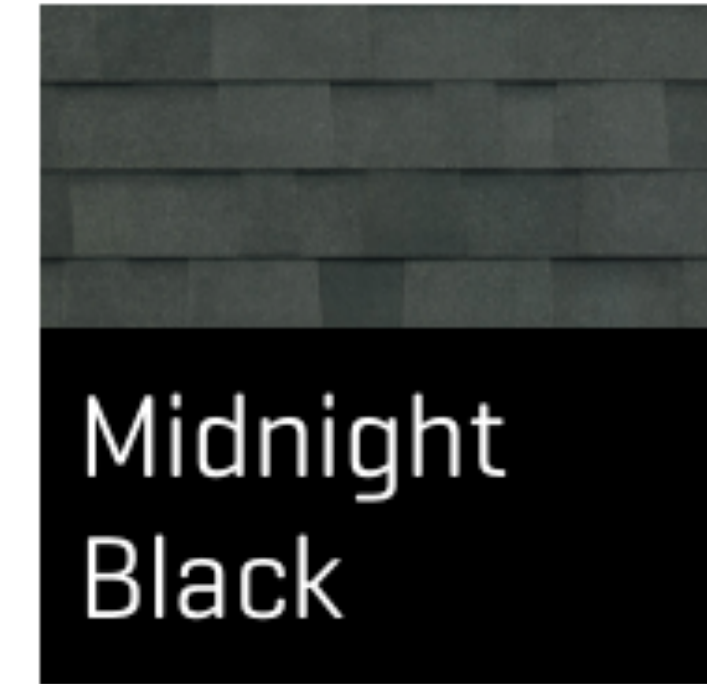

Around garage doors

Covered Porch lighted ceiling fan

Hidden Oaks - Exteriors

"Tidal Blue"

Exterior Paint:
Diamond Vogel color match to
SW 9179 Anchors Aweigh

Versetta Stone
Mission Point
(Ledgestone)

Shingles

Raised Panel garage doors

- * Black
- * Long panel glass

Exterior Finishes

- * White windows
- * White Gutters & downspouts
- * White soffit & fascia
- * Butt & Pass white trim around doors & windows. Color to match window white.

Hidden Oaks - Exteriors

"Storm Grey"

Exterior Paint:
Diamond Vogel color match to
SW 6256 Serious Gray

Versetta Stone
Mission Point
(Ledgestone)

Shingles

Raised Panel garage doors

- * Black
- * Long panel glass

"White Cap"

Exterior Paint:
Diamond Vogel color match to
SW 7042 Shoji White

Versetta Stone
Mission Point
(Ledgestone)

Shingles

Raised Panel garage doors

- * Black
- * Long panel glass

- * White windows
- * White Gutters & downspouts
- * White soffit & fascia
- * Butt & Pass trim around windows & doors to match exterior body color.