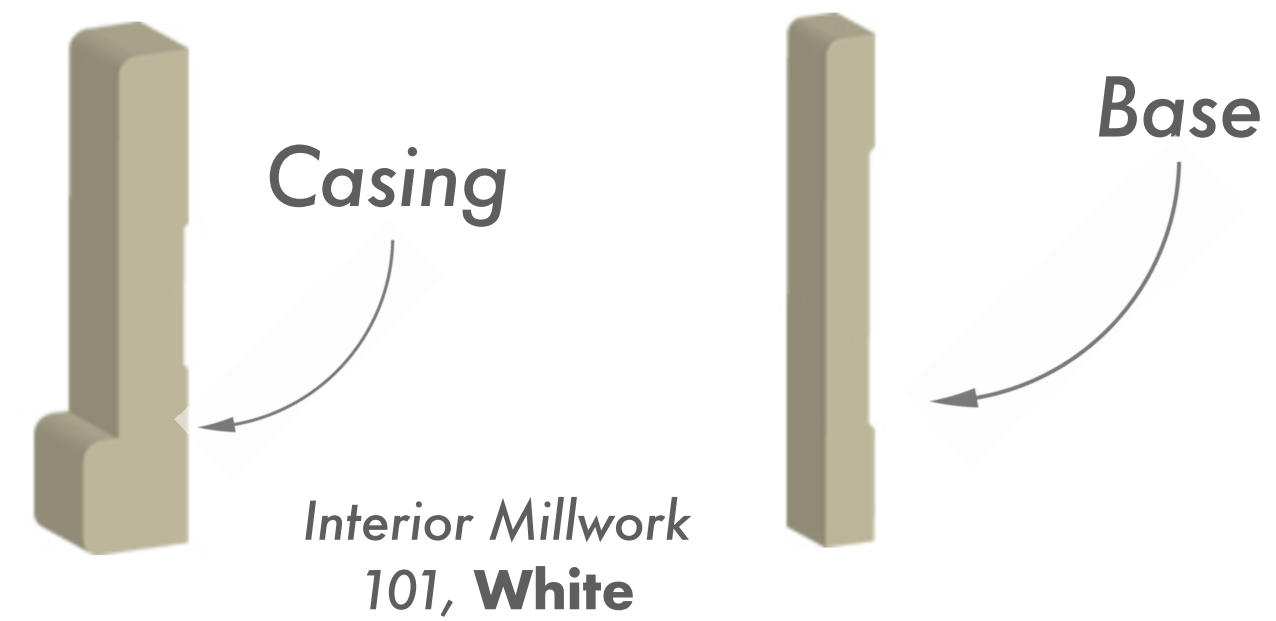

Hidden Oaks - "Harbor"

Interior Millwork

KONDRATH
PAINTING & DESIGN CO.