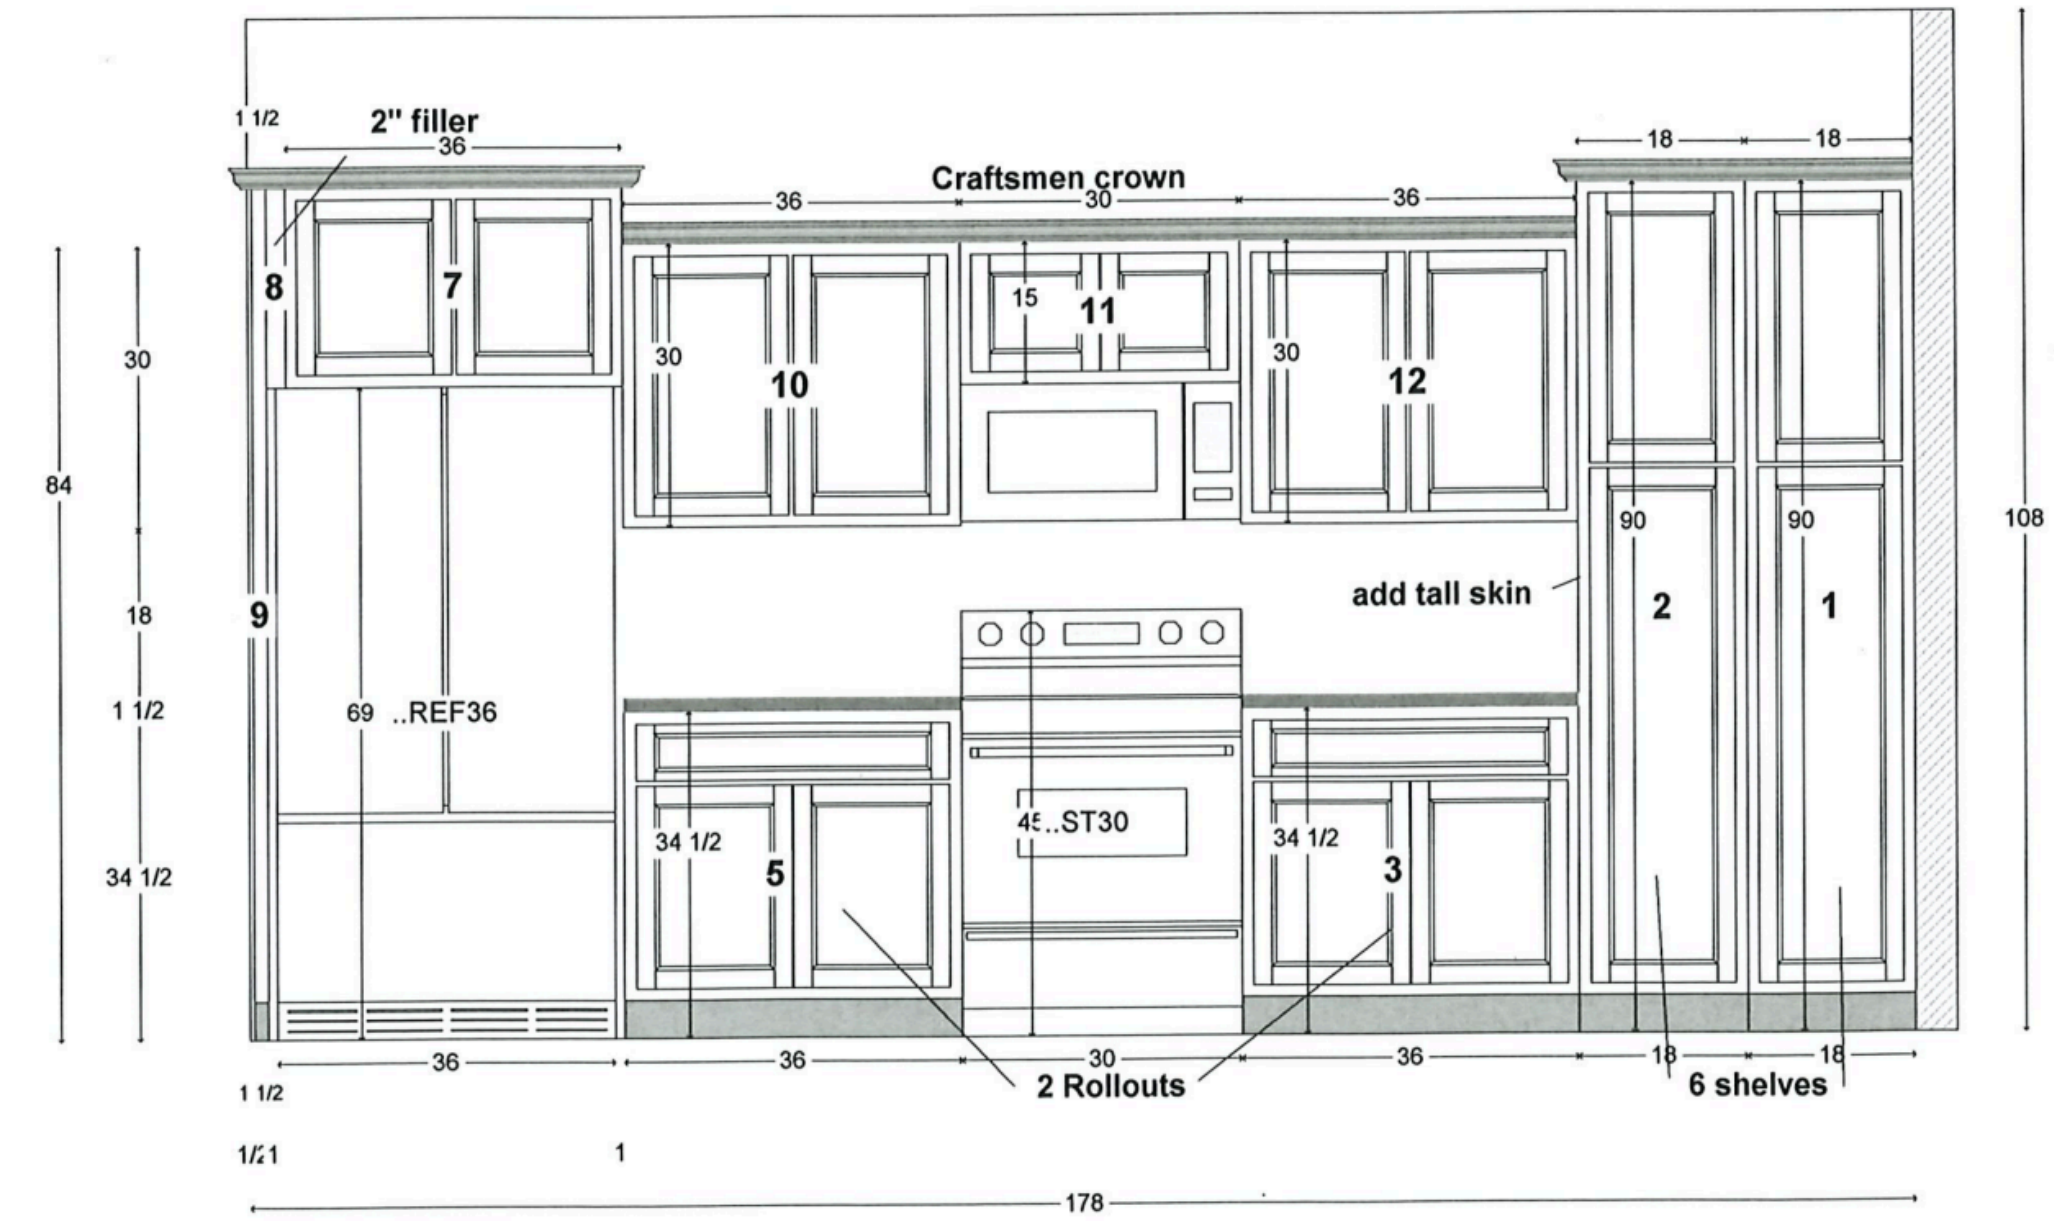

Hidden Oaks

Kitchen Layout