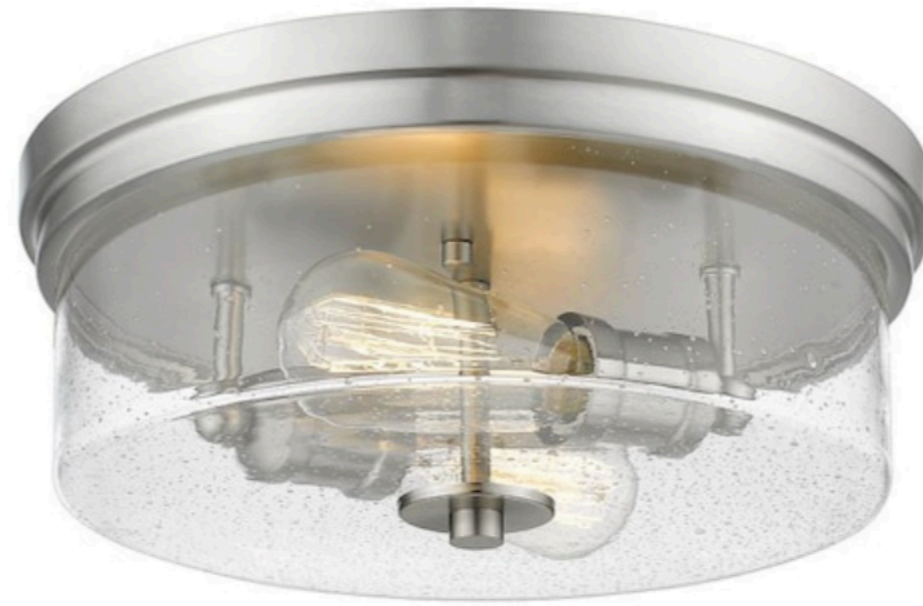

Bedrooms & Entry