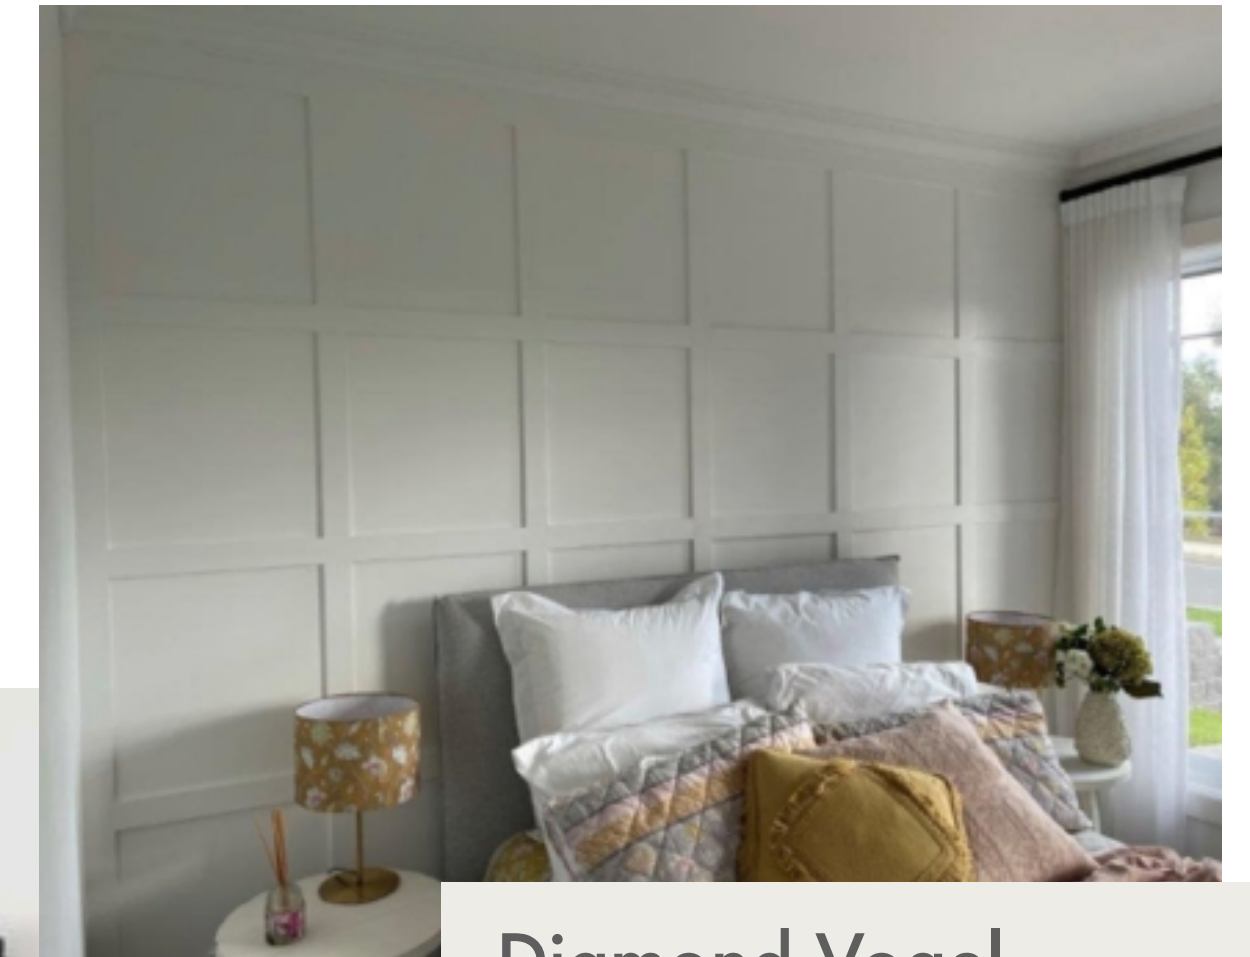

Hidden Oaks - "Harbor"

Mohawk Covington Falls, Walker Lane 818

Diamond Vogel

0229

Feather Stone

Sheen: Eggshell

Shaker paneled wall in master bedroom

OPTIONAL FIREPLACE