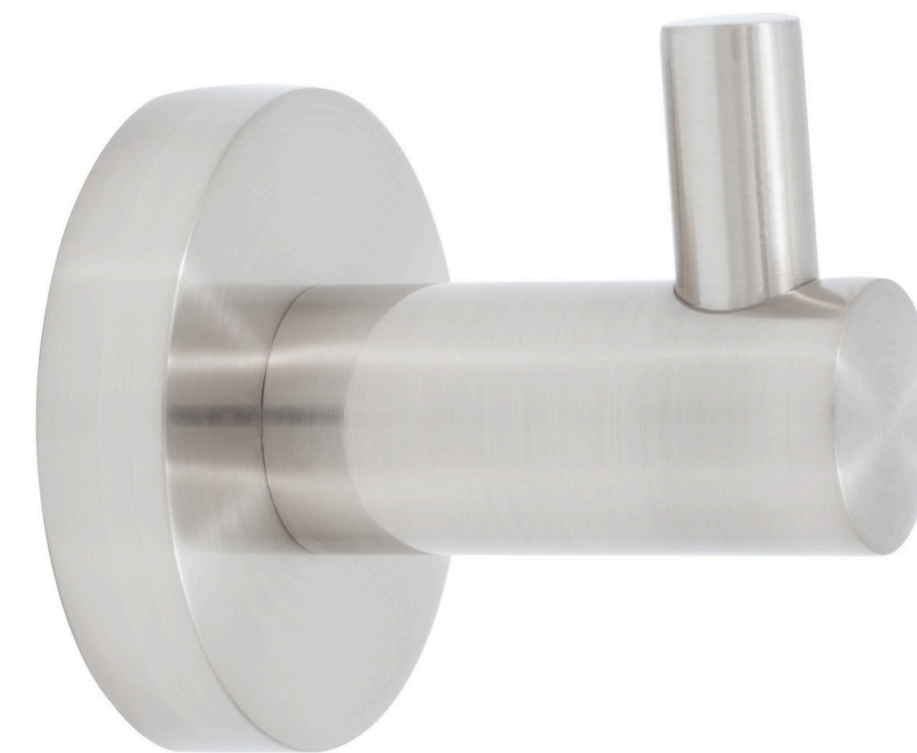

Hidden Oaks - "Harbor"

Mohawk Covington Falls, Walker Lane 818

Diamond Vogel

0229

Feather Stone

Sheen: Eggshell

Shaker paneled wall in master bedroom

OPTIONAL FIREPLACE

*Brick tile options for
fireplace surround*

Cedar Mantel with brick fireplace surround

Diamond Vogel

0446

Sealskin Shadow

Sheen: Eggshell

Mohawk Sculptured Touch, City Lights 919

Interior Finishes

Hidden Oaks - "Harbor"

Bathroom Finishes

Hidden Oaks - "Harbor"

*24" Towel Bar
Satin Nickel*

*TP Holder
Satin Nickel*

*Towel Ring
Satin Nickel*

*Robe Hook
Satin Nickel*

Bathroom Fixtures

Pendant Detail

Electrical Fixtures

KONDRATH
PAINTING & DESIGN CO.

Hidden Oaks - "Harbor"

Kitchen Faucet

*"Matte White" Kitchen Sink
Brushed Nickel strainer, & disposal flange*

Lav Faucet

Plumbing Fixtures