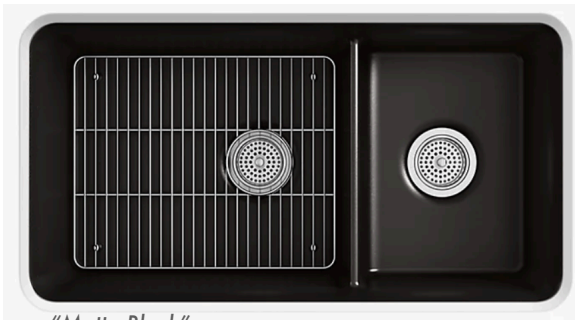

Hidden Oaks - "The Acres"

"Matte Black"
Kitchen Sink, strainer, & disposal flange