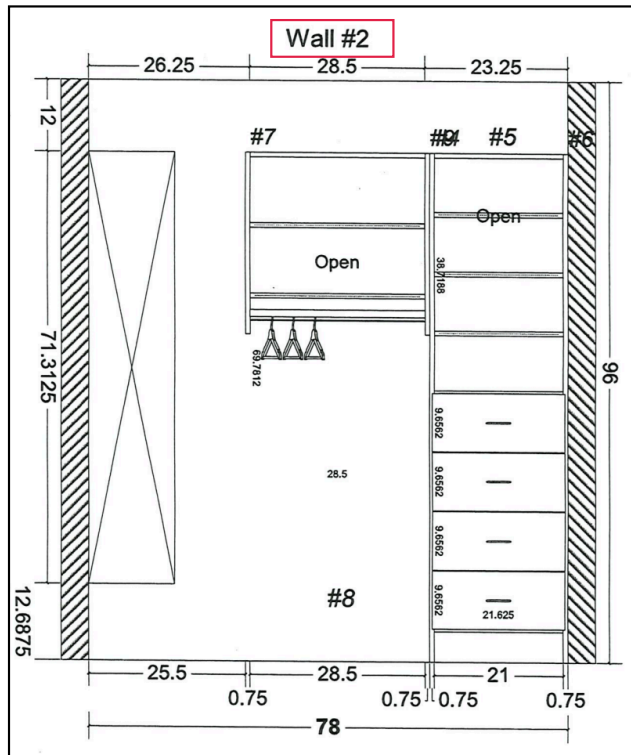

Keyed Entry
Garage service door,
Living room exterior door,
Garage to mud room.

MATTE BLACK

Passage & Privacy
MATTE BLACK

Bi-Fold Doors
MATTE BLACK

Interior + Exterior Door Hardware

Hidden Oaks - "Woodland Hills"