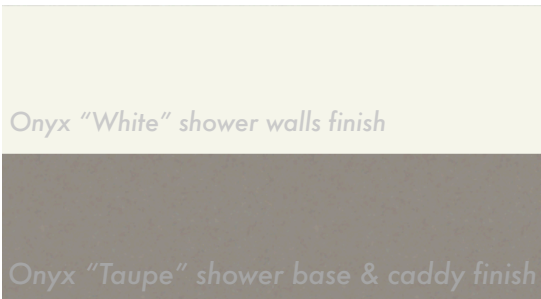

OPTIONAL FIREPLACE

Versetta Stone, Mission Point fireplace wall

Vertical wainscot wall in master bedroom

Diamond Vogel
0528
Greybeard
Sheen: Eggshell

Hidden Oaks - "Woodland Hills"

"Matte Black"
Kitchen Sink, strainer, & disposal flange

Hidden Oaks - "Woodland Hills"

GE Slate Appliances

Kitchen Appliances

 KONDRAH
PAINTING & DESIGN CO.

Hidden Oaks - "Woodland Hills"

"White Dunes" Granite Countertop

Onyx "White" shower walls finish

Onyx "Taupe" shower base & caddy finish

"Mocha" Cabinet finish

Bathroom Finishes

Hidden Oaks - "Woodland Hills"

*24" Towel Bar
Matte Black*

*TP Holder
Matte Black*

*Towel Ring
Matte Black*

*Robe Hook
Matte Black*

Bathroom Fixtures