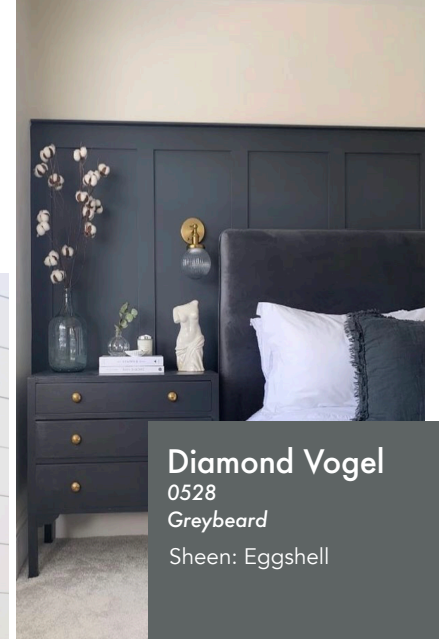

Hidden Oaks - "Woodland Hills"

Mohawk Covington Falls, Windmont 858

Diamond Vogel
0572
Power Lunch
Sheen: Eggshell

Interior Doors
Poplar, Marmot

Mohawk Sculptured Touch, River Rocks 939

Interior Finishes

 **KONDRATH**
PAINTING & DESIGN CO.

OPTIONAL FIREPLACE

Versetta Stone, Mission Point fireplace wall

Vertical wainscot wall in master bedroom

Diamond Vogel
0528
Greybeard
Sheen: Eggshell

Hidden Oaks - "Woodland Hills"

"Matte Black"
Kitchen Sink, strainer, & disposal flange