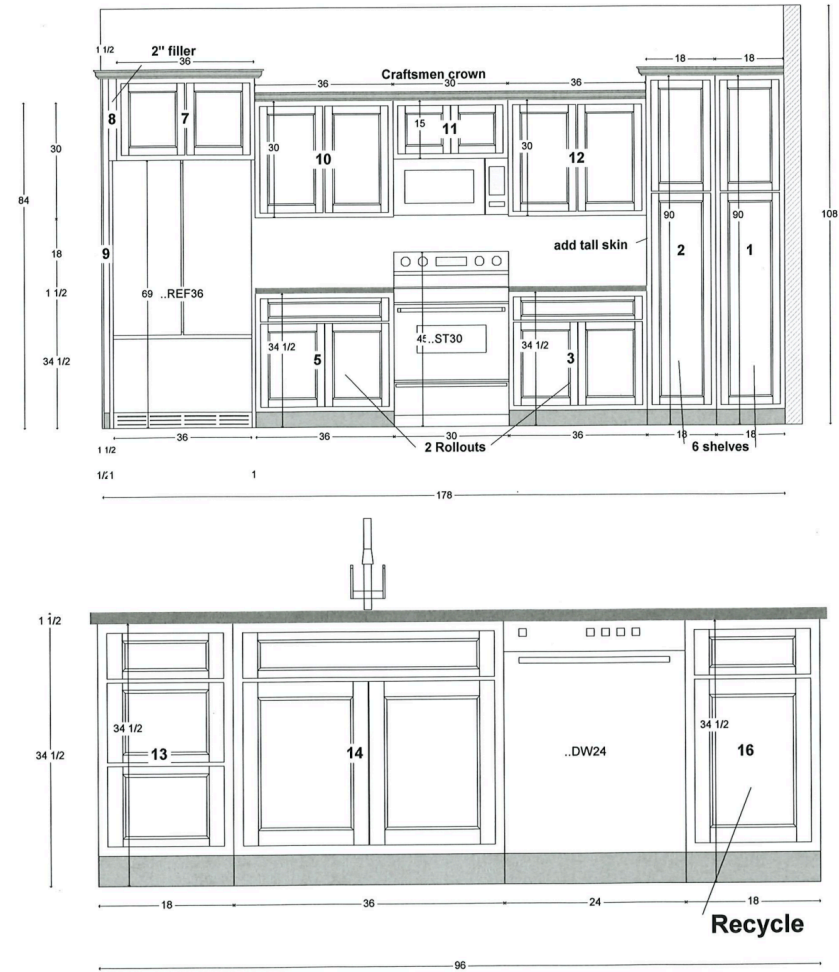

"White Dunes" Granite Countertop

Tile backsplash

Kitchen Finishes

 KONDRAITH
PAINTING & DESIGN CO.

Shaker cabinet doors
"Mocha" finish

Hidden Oaks

Kitchen Layout

KONDRATH
PAINTING & DESIGN CO.